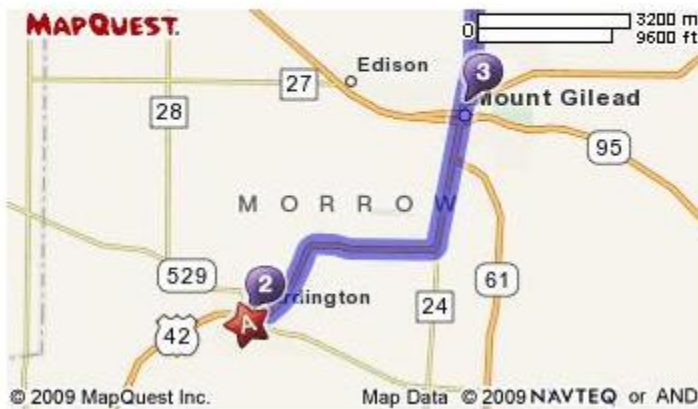

Trip to 6695 County Road 76

Mount Gilead, OH 43338-9741

12.02 miles - about 18 minutes

A 307 Park St, Cardington, OH 43315-1077

1. Start out going **NORTHEAST** on **PARK ST** toward **CARDINGTON MANOR APARTMENTS**.

go 0.2 mi

2. Turn **RIGHT** onto **W MAIN ST / US-42**. Continue to follow **US-42**.

go 6.3 mi

3. Stay **STRAIGHT** to go onto **N MAIN ST / OH-61**. Continue to follow **OH-61**.

go 3.8 mi

4. Turn RIGHT onto CR-61.

go 1.0 mi

5. Turn RIGHT onto HOME RD.

go 0.7 mi

6. 6695 COUNTY ROAD 76.

go 0.0 mi

6695 County Road 76, Mount Gilead, OH 43338-9741

Total Travel Estimate : 12.02 miles - about 18 minutes